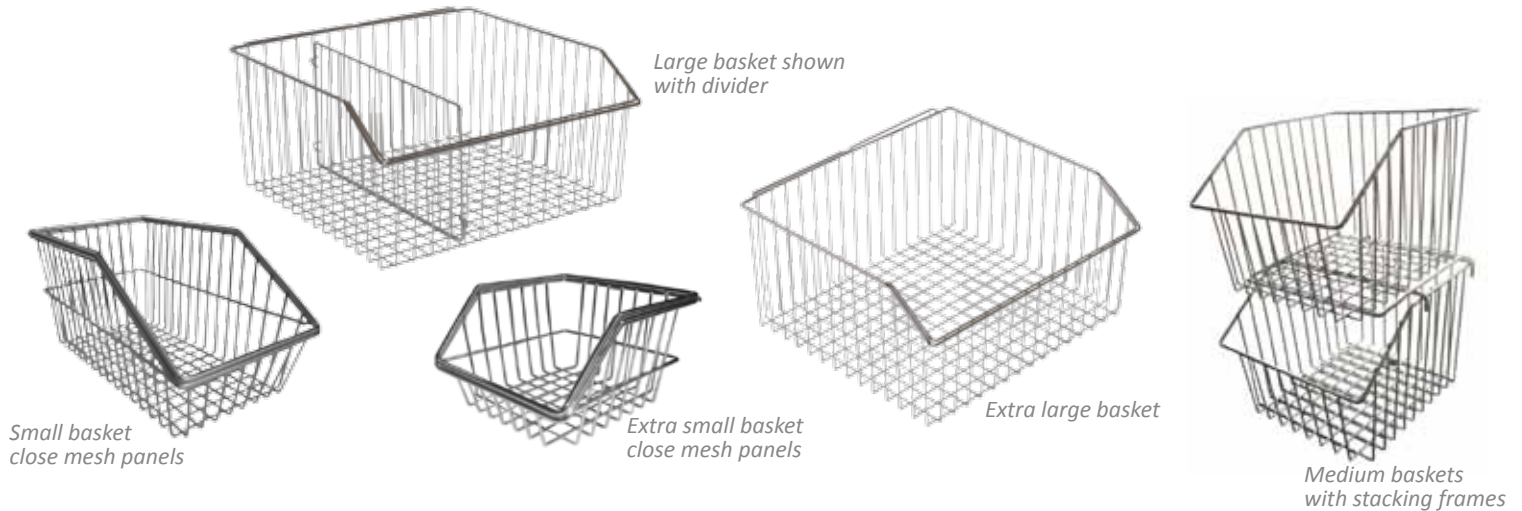

Chrome Wire Maxi Baskets

Product Codes	Description
Chrome Wire Maxi Baskets (DxWxH)	
CCWB-10-M	Extra small chrome wire maxi basket with close mesh panels - 130mm x 135mm x 85mm
CCWB-20-M	Small chrome wire maxi basket with close mesh panels - 225mm x 135mm x 125mm
CCWB-30-M	Medium chrome wire maxi basket with close mesh panels - 235mm x 205mm x 160mm
CCWB-40-S	Large Chrome Wire Maxi Basket - 250mm x 420mm x 160mm
CCWB-60-S	Extra Large Chrome Wire Maxi Basket - 400mm x 420mm x 210mm
Dividers, Louvre Panels, Mounts	
CCWB-DIV-L	Divider for large chrome wire maxi basket 245mm x 155mm
CCWB-DIV-XL	Divider for extra large chrome wire maxi basket - 425mm x 210mm
CCWB-PAN-S	Plastic louvre panel - 460 x 460mm
CCWB-PAN-XS	Plastic louvre panel - 460 x 157mm
CCWB-PAN-SM	Metal louvre panel - 457 x 914mm
CCWB-PAN-SMS	Metal louvre panel - 457 x 457mm
CCWB-DIV-BB-W	Divider for wide bed baskets - 134mm x 143mm x 138mm
CCWB-DIV-BB-H	Divider for high bed baskets - 134mm x 143mm x 238mm
CCWB-SS-BBS	Stainless Steel (202) bracket for wall mounting
Stacking frames for Chrome Wire Maxi Baskets	
CCWB-20-FR	Small stacking frame to suit small chrome wire maxi basket
CCWB-30-FR	Medium stacking frame to suit medium chrome wire maxi basket
CCWB-40-FR	Large stacking frame to suit large chrome wire maxi basket
CCWB-60-FR	Extra large stacking frame to suit extra large chrome wire maxi basket

CUSTOMER SERVICE

Phone: 1800 138 138 (free call)

Fax: 1800 138 140 (free fax)

info@nationalsurgical.com.au

www.nationalsurgical.com.au

Contact your National Surgical Corporation Account Manager for more information

NATIONAL SURGICAL CORPORATION

A proudly founded and owned Australian company - providing value to our customers beyond the product