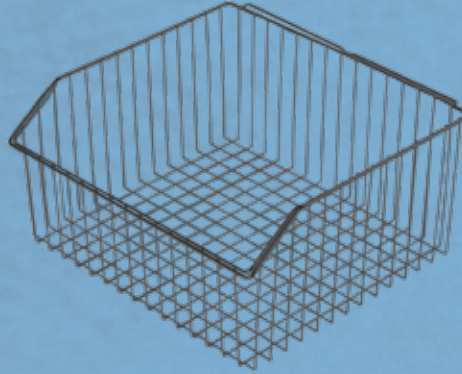

NEW
close mesh
panels to
ensure stored
items are
secure

Chrome Wire Maxi Baskets

***National Surgical Corporation Chrome Wire Maxi Baskets:
soft edge, high quality, different sizes, easy cleaning***

FIT ON LOUVRE PANELS OR SHELVES

Versatile baskets to replace the classic plastic bin, can hook on existing Louvre panels, sit on a bench or back-to-back on shelves

HIGH QUALITY CHROME WIRE

Manufactured with high quality chrome wire ensures a high quality and durable basket

UNIQUE SOFT EDGED DESIGN

Unique soft edged design - removes harsh edges - won't damage sterile stock and reduces potential hazards to employees

CLOSE MESH PANELS

Close mesh panels with horizontal bar on extra small, small and medium baskets ensure stored items remain securely within basket

EASY CLEANING

Wire basket ensures dust falls through and doesn't collect in the base, allowing for easier cleaning

VERSATILE FOR STORING GOODS

Can be used in any industry to stock goods or products - hospitals, food & beverage, retail, commercial, warehouses